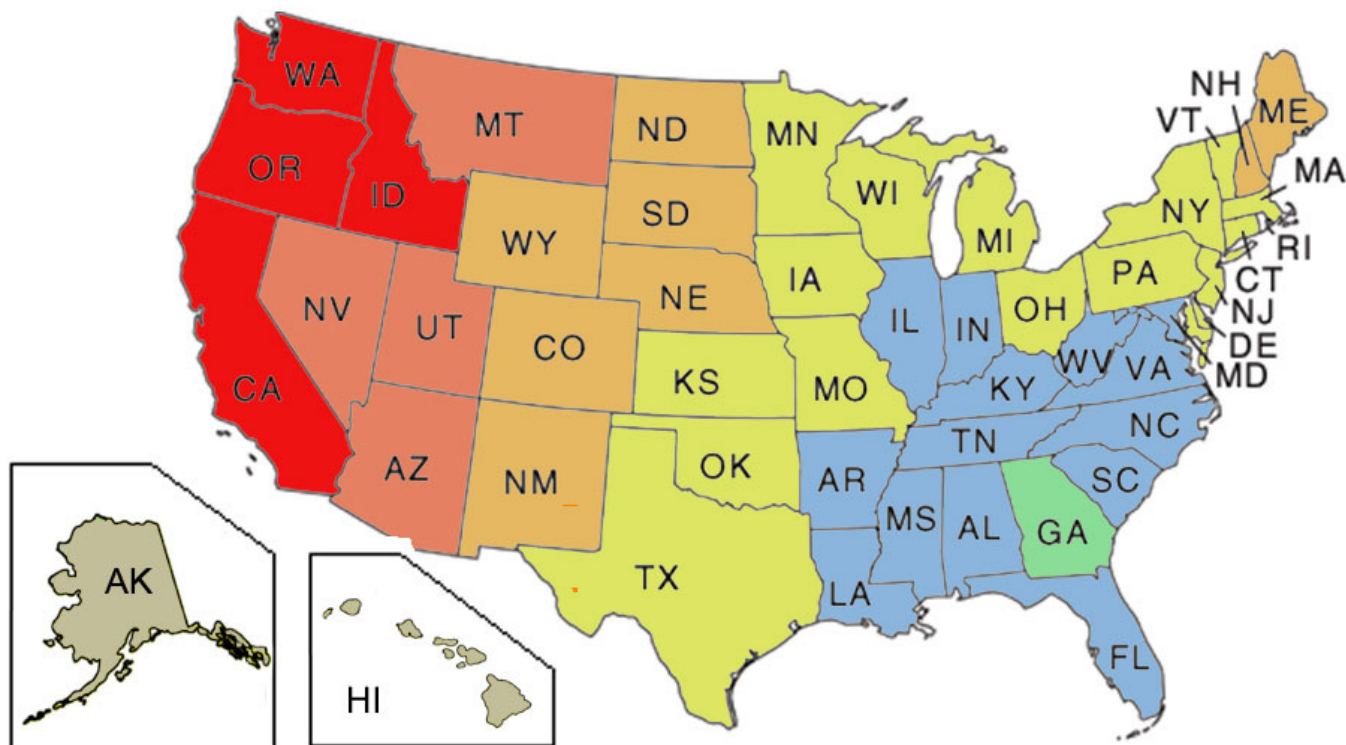

2025 Check Paper Ground Shipping Rates

2025 Ground Shipping Rates		Letter 8.5 x 11			
		500	1,000	2,000	2,500
Zone	State	7 lbs	13 lbs	26 lbs	32 lbs
1	GA	16.54	20.08	20.08	20.08
2	AR, LA, MS, IL, IN, WV, VA, NC, DC, MD, TN, FL, AL, SC, KY, VT, NY, PA, OH, NJ, CT, RI, MA, DE, TX, OK, KS, MN, WI, MO, MI, IA	18.69	20.08	20.85	23.82
3	NM, CO, WY, SD, ND, ME, NH, NE	19.74	20.08	24.93	28.31
4	NV, AZ, UT, MT	20.74	24.47	30.76	36.10
5	CA, OR, WA, ID	22.05	25.54	37.25	42.28
6	CA, OR, WA, ID	23.60	26.27	42.51	50.07
7	AK, HI (2 Day Air)	63.56	94.05	156.59	186.51

1840 Marietta Blvd, NW
Atlanta, GA 30318
800-722-2804 • 404-351-2700
sales@advlaser.com