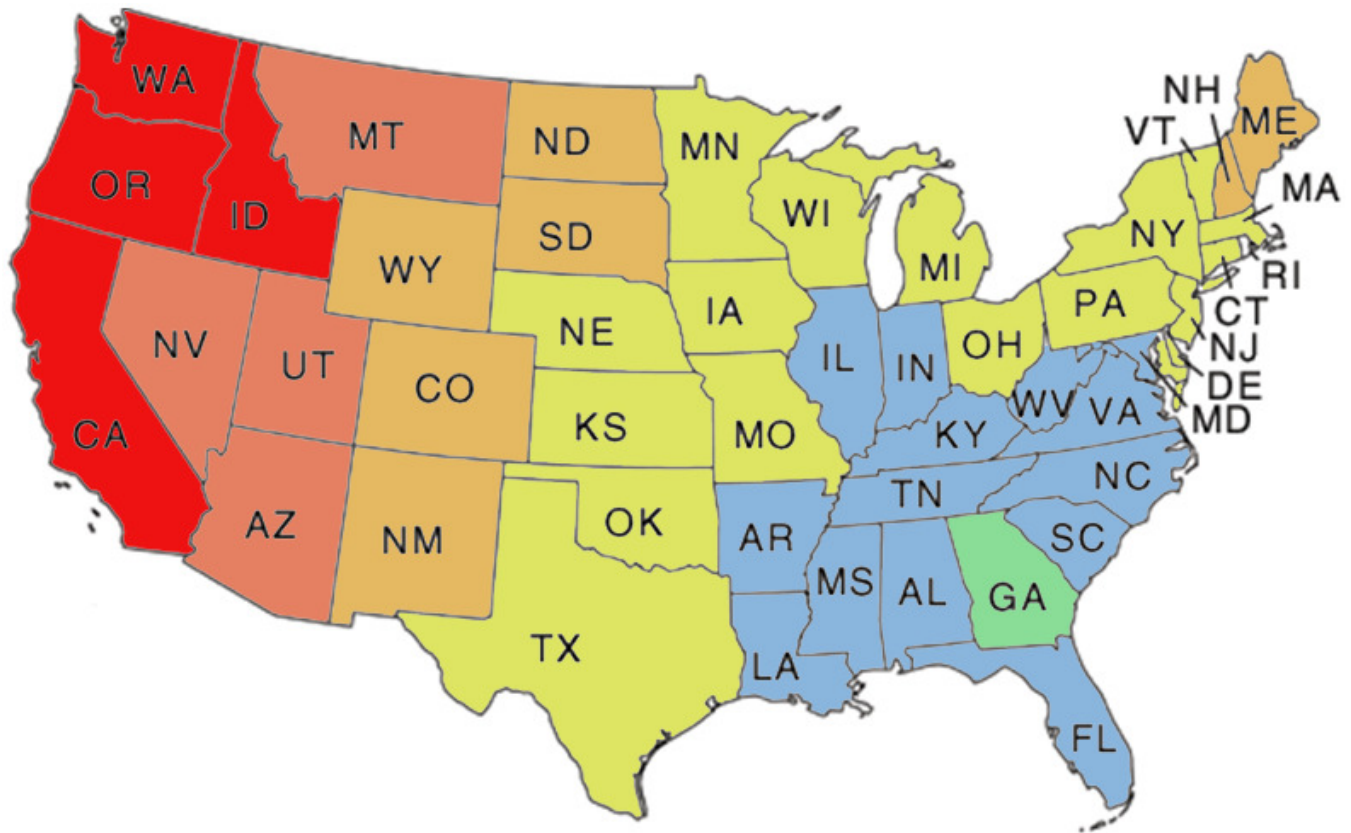

2012 Check Paper Ground Shipping Rates

Zone	State	7 lbs	13 lbs	26 lbs	32 lbs
1	GA	7.27	8.68	11.03	12.28
2	AR, LA, MS, IL, IN, WV, VA, NC, DC, MD, TN, FL, AL, SC, I	8.66	9.59	13.67	16.07
3	VT, NY, PA, OH, NJ, CT, RI, MA, DE, TX, OK, KS, NE, MN, WI, MO, MI, IA	9.17	10.37	16.18	17.48
4	NM, CO, WY, SD, ND, ME, NH	9.47	11.73	20.27	24.21
5	NV, AZ, UT, MT	10.01	14.06	23.72	28.04
6	CA, OR, WA, ID	10.88	15.69	27.79	33.48
7	AK, HI	Call for quote.			

ADVANTAGE
LASER PRODUCTS, INC.

1840 Marietta Blvd, NW
 Atlanta, GA 30318
 800-722-2804 • 404-351-2700
www.advlaser.com sales@advlaser.com